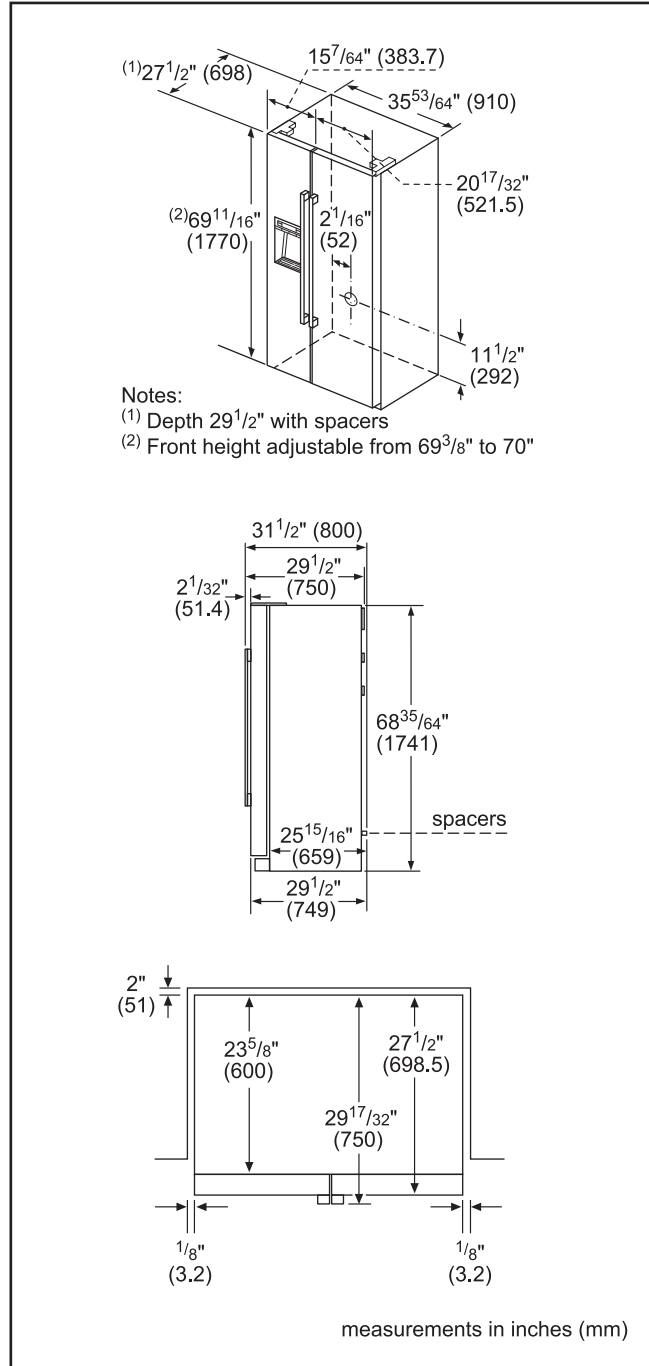

36" Counter-Depth Side-by-Side Refrigerator

300 Series – Stainless Steel B20CS30SNS

Installation Details

Accessories: To purchase Bosch accessories, cleaners & parts please visit www.bosch-home.com/us/store or call 1-800-944-2904 (Mon to Fri 5 am to 6 pm PST, Sat 6 am to 3 pm PST).

Notes: All height, width and depth dimensions are shown in inches. BSH reserves the absolute and unrestricted right to change product materials and specifications, at any time, without notice. Consult the product's installation instructions for final dimensional data and other details prior to making cutout.

Warranties: Please see Use & Care manual or Bosch website for statement of limited warranty.

For more information on our entire line of products, go to www.bosch-home.com/us or call 1-800-944-2904

© BSH Home Appliances Corporation. All rights reserved. Bosch is a registered trademark of Robert Bosch GmbH.