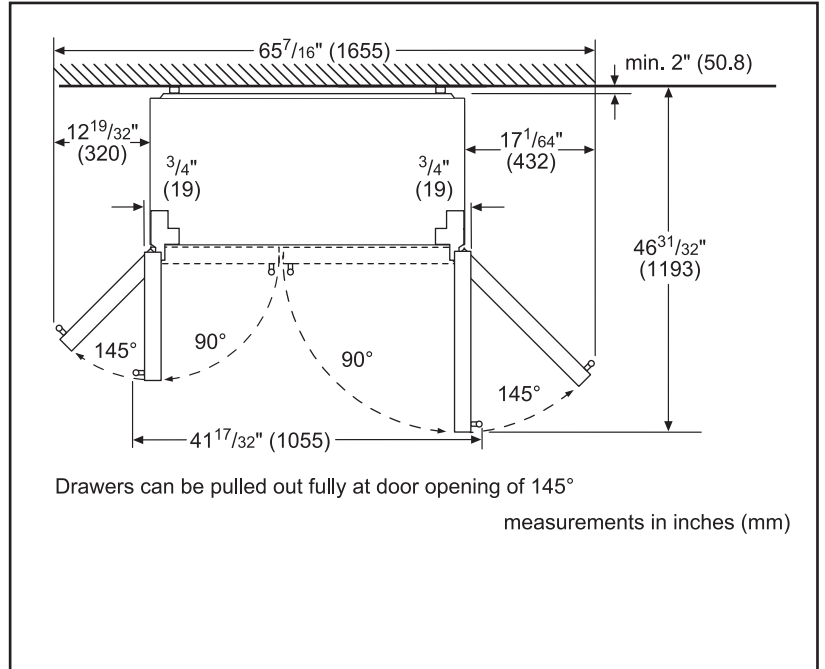

36" Counter-Depth Side-by-Side Refrigerator

300 Series – Stainless Steel B20CS30SNS

Installation Details

Accessories: To purchase Bosch accessories, cleaners & parts please visit www.bosch-home.com/us/store or call 1-800-944-2904 (Mon to Fri 5 am to 6 pm PST, Sat 6 am to 3 pm PST).

Notes: All height, width and depth dimensions are shown in inches. BSH reserves the absolute and unrestricted right to change product materials and specifications, at any time, without notice. Consult the product's installation instructions for final dimensional data and other details prior to making cutout.

Warranties: Please see Use & Care manual or Bosch website for statement of limited warranty.

For more information on our entire line of products, go to www.bosch-home.com/us or call 1-800-944-2904

© BSH Home Appliances Corporation. All rights reserved. Bosch is a registered trademark of Robert Bosch GmbH.